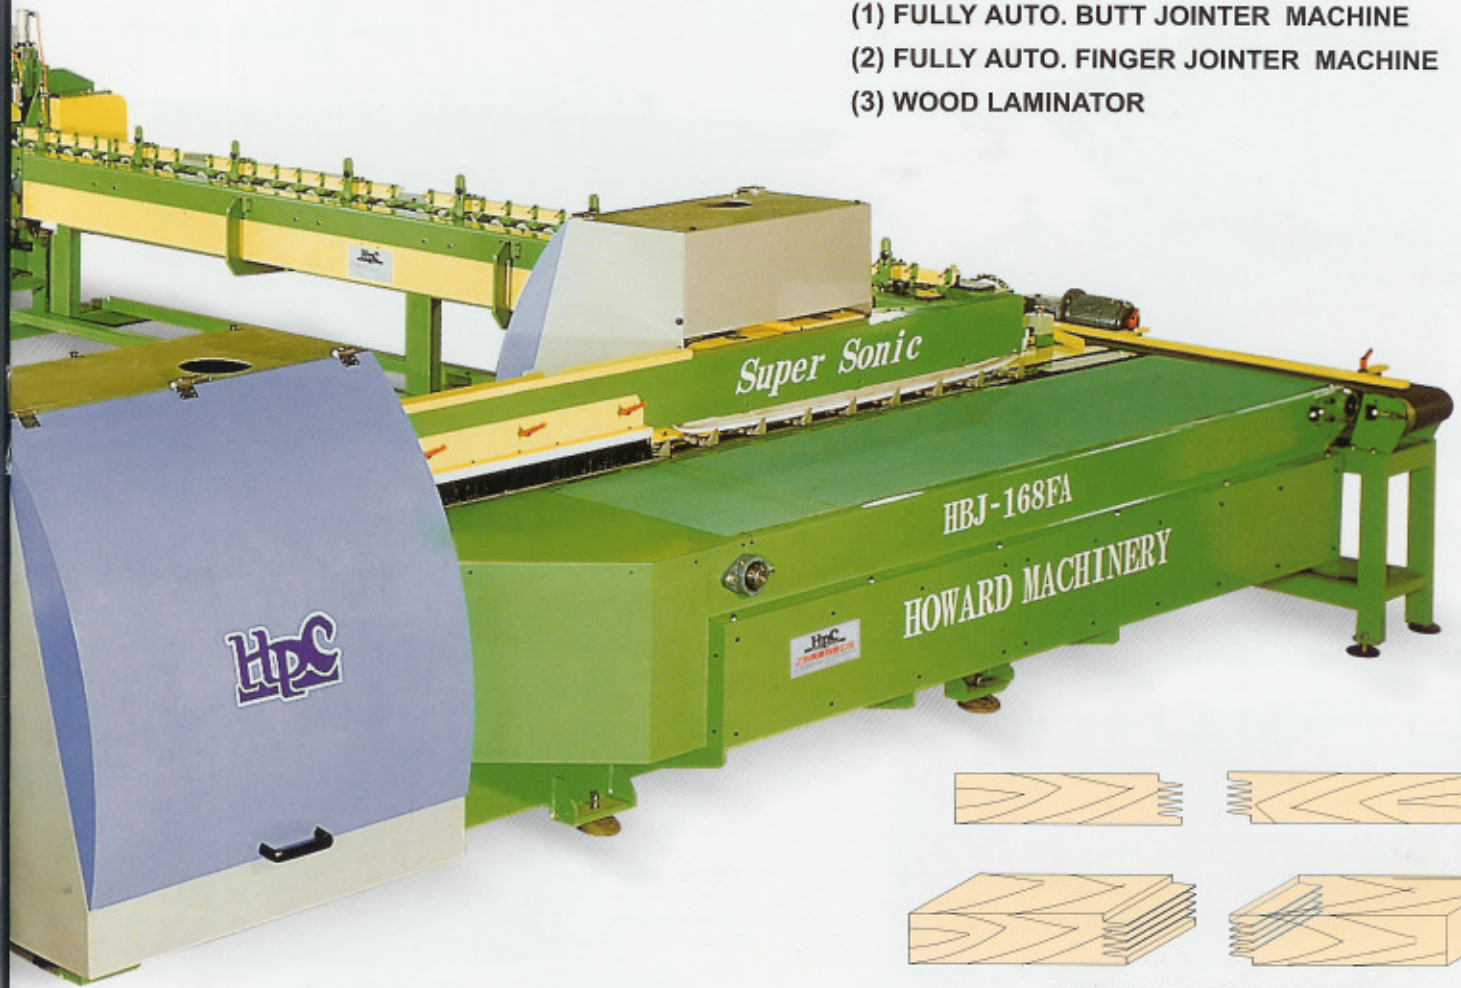

FULLY AUTO. SUPER SONIC HIGH CAPACITY BUTT JOINTER PRODUCTION LINE.

MODEL: HBJ-168FA

- **HIGH CAPACITY**  
**10~20M<sup>3</sup>/ SHIFT**
- **MAX. UP TO 120 pcs/min**

**SUPER SONIC**  
**UP TO**  
**120 pcs/min**

# JOINTER PRODUCTION LINE...

## SPECIALIZE IN:

- (1) FULLY AUTO. BUTT JOINTER MACHINE
- (2) FULLY AUTO. FINGER JOINTER MACHINE
- (3) WOOD LAMINATOR

BUTT JOINTER

SEMI AUTO. SUPER SONIC HIGH CAPACITY  
BUTT JOINTER PRODUCTION LINE.  
MODEL: HBJ-98SA