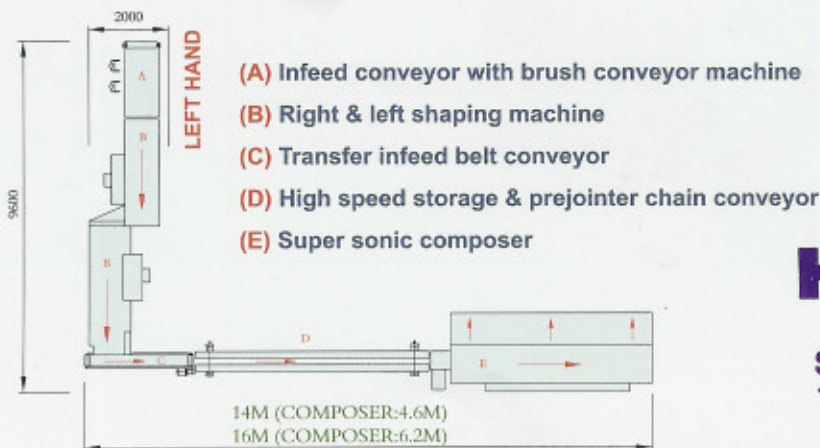

FULLY AUTO. SUPER SONIC HIGH CAPACITY BUTT JOINTER PRODUCTION LINE.

MODEL: HBJ-168FA

- **HIGH CAPACITY**  
**10~20M<sup>3</sup>/ SHIFT**
- **MAX. UP TO 120 pcs/min**

**SUPER SONIC**  
**UP TO**  
**120 pcs/min**

# JOINTER PRODUCTION LINE...