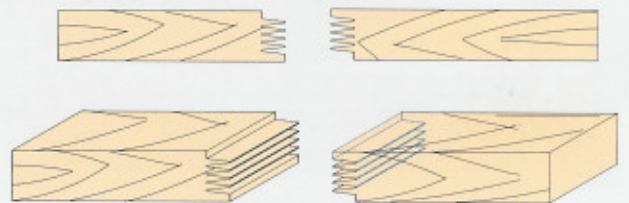

JOINTER PRODUCTION LINE...

SPECIALIZE IN:

- (1) FULLY AUTO. BUTT JOINTER MACHINE
- (2) FULLY AUTO. FINGER JOINTER MACHINE
- (3) WOOD LAMINATOR

BUTT JOINTER