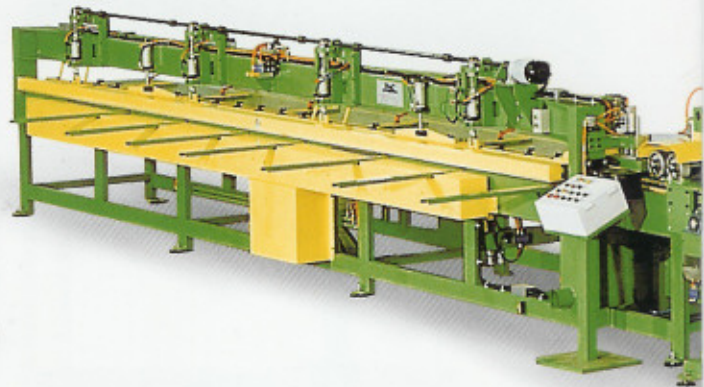

FULLY AUTO. SUPER SONIC HIGH CAPACITY BUTT JOINTER PRODUCTION LINE.

MODEL: HBJ-168FA

- **HIGH CAPACITY**  
**10~20M<sup>3</sup>/ SHIFT**
- **MAX. UP TO 120 pcs/min**

**SUPER SONIC**  
**UP TO**  
**120 pcs/min**

# JOINTER PRODUCTION LINE...

## SPECIALIZE IN:

- (1) FULLY AUTO. BUTT JOINTER MACHINE
- (2) FULLY AUTO. FINGER JOINTER MACHINE
- (3) WOOD LAMINATOR

BUTT JOINTER

SEMI AUTO. SUPER SONIC HIGH CAPACITY  
BUTT JOINTER PRODUCTION LINE.  
MODEL: HBJ-98SA